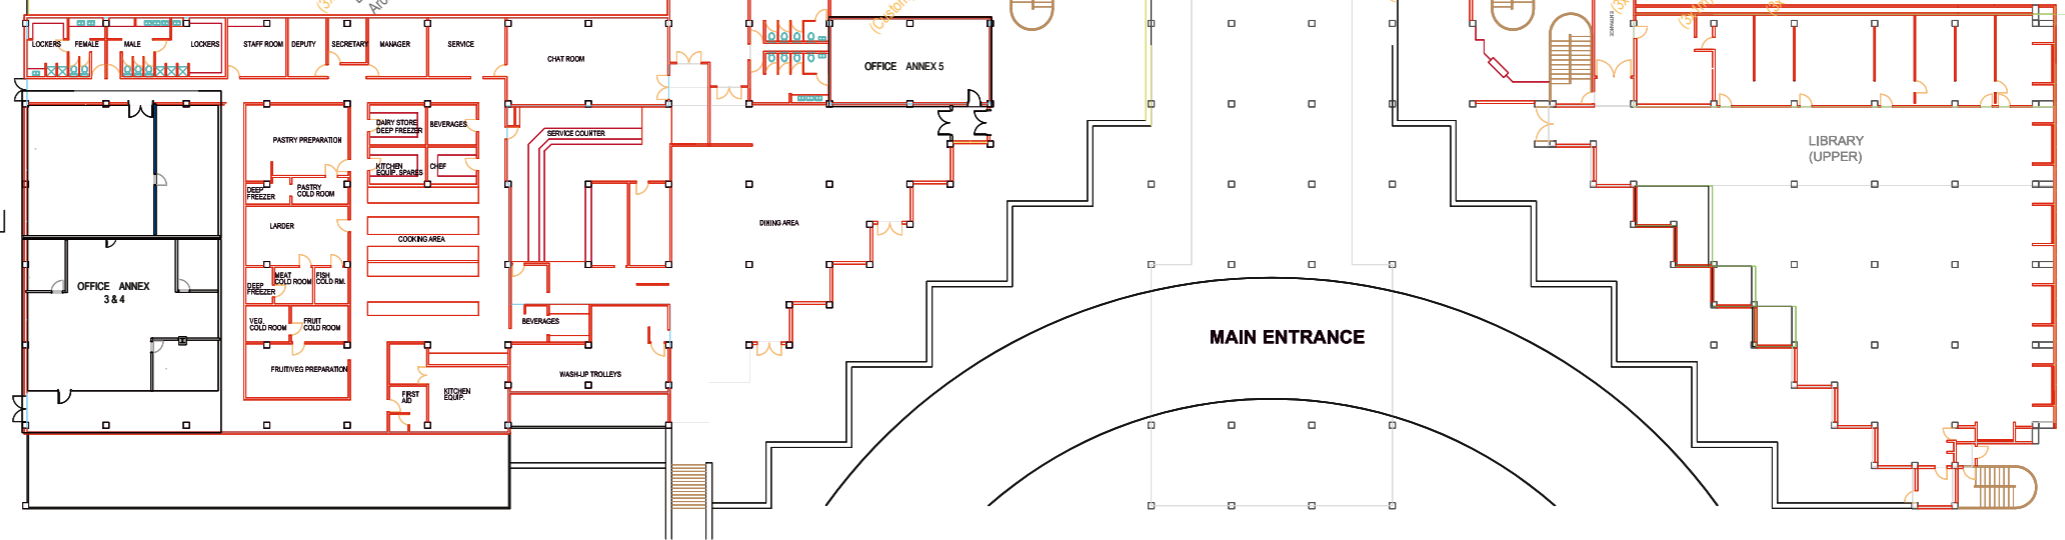

Extra Requirement:  
- 20 spotlights  
- 14 tables

GROUND LEVEL PLAN

# CENTRAL AREA (UPPER)