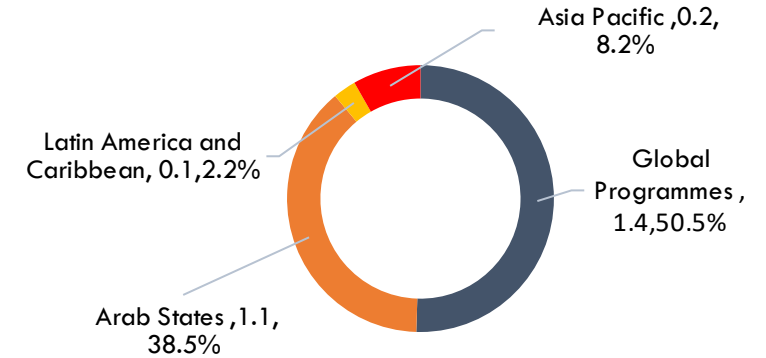

*Includes previous years' contributions

Appreciation for contribution from Germany of USD 179,211 received in December 2020 that was not reported last year.

NEW CONTRIBUTORS

Egypt
Mexico

COMEBACKS

Rwanda
Germany

2021 income from all donors by contributing region in USD millions

United Nations Region	Core	Earmarked
Africa***	0.07M	-
Asia Pacific	0.08M	0.22M
Latin America and the Caribbean	0.50M	-
Western Europe and Others Group	-	1.39M
*** Contributions from Arab States such as Egypt and Algeria are reflected under Africa.		

Earmarked income in USD

TOP CONTRIBUTORS

UN Agencies	1,161,570
Switzerland	1,112,360
Institute for Transportation and Development Policy	281,424
Korea East-West Power Company Ltd	173,736
The Adaptation Fund Board	80,000
Tongji University	50,000
TOTAL	2,859,090

Donor	Project Title	Amount in USD
Korea East-West Power Company Ltd	Capacity building on Green House Gas emission reduction and environment-friendly applications in Pakistan	173,736
UNDP	Socio-economic Empowerment of Women in Ghor Al-Safi, Jordan	320,260
UNDP	Sustainable Development Goals Monitoring Platform in Iraq	429,250
UNICEF	Rubble to Mountains: Responding to the Beirut Port explosion	350,000
UNDP	Fresh water and wastewater management in southern Cambodia	62,060

Allocation of income acquired in 2021 to UN-Habitat implementing regions